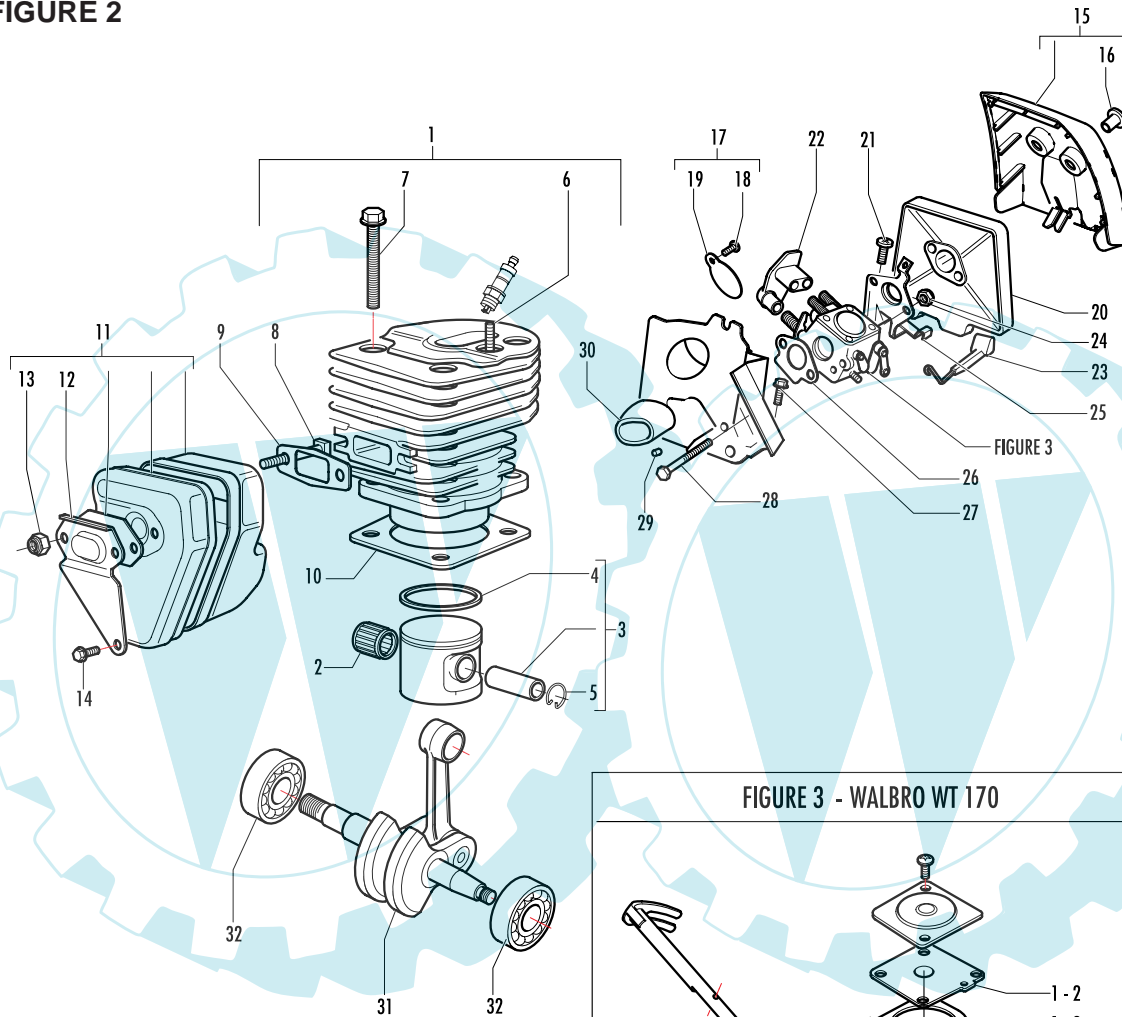

FIGURE 3 - WALBRO WT 170

brand	PARTNER

date	JUN/03	SHEET 4/5

Model	Prefix
543 18" - 325	01

Product number
953900436

FIGURE 2