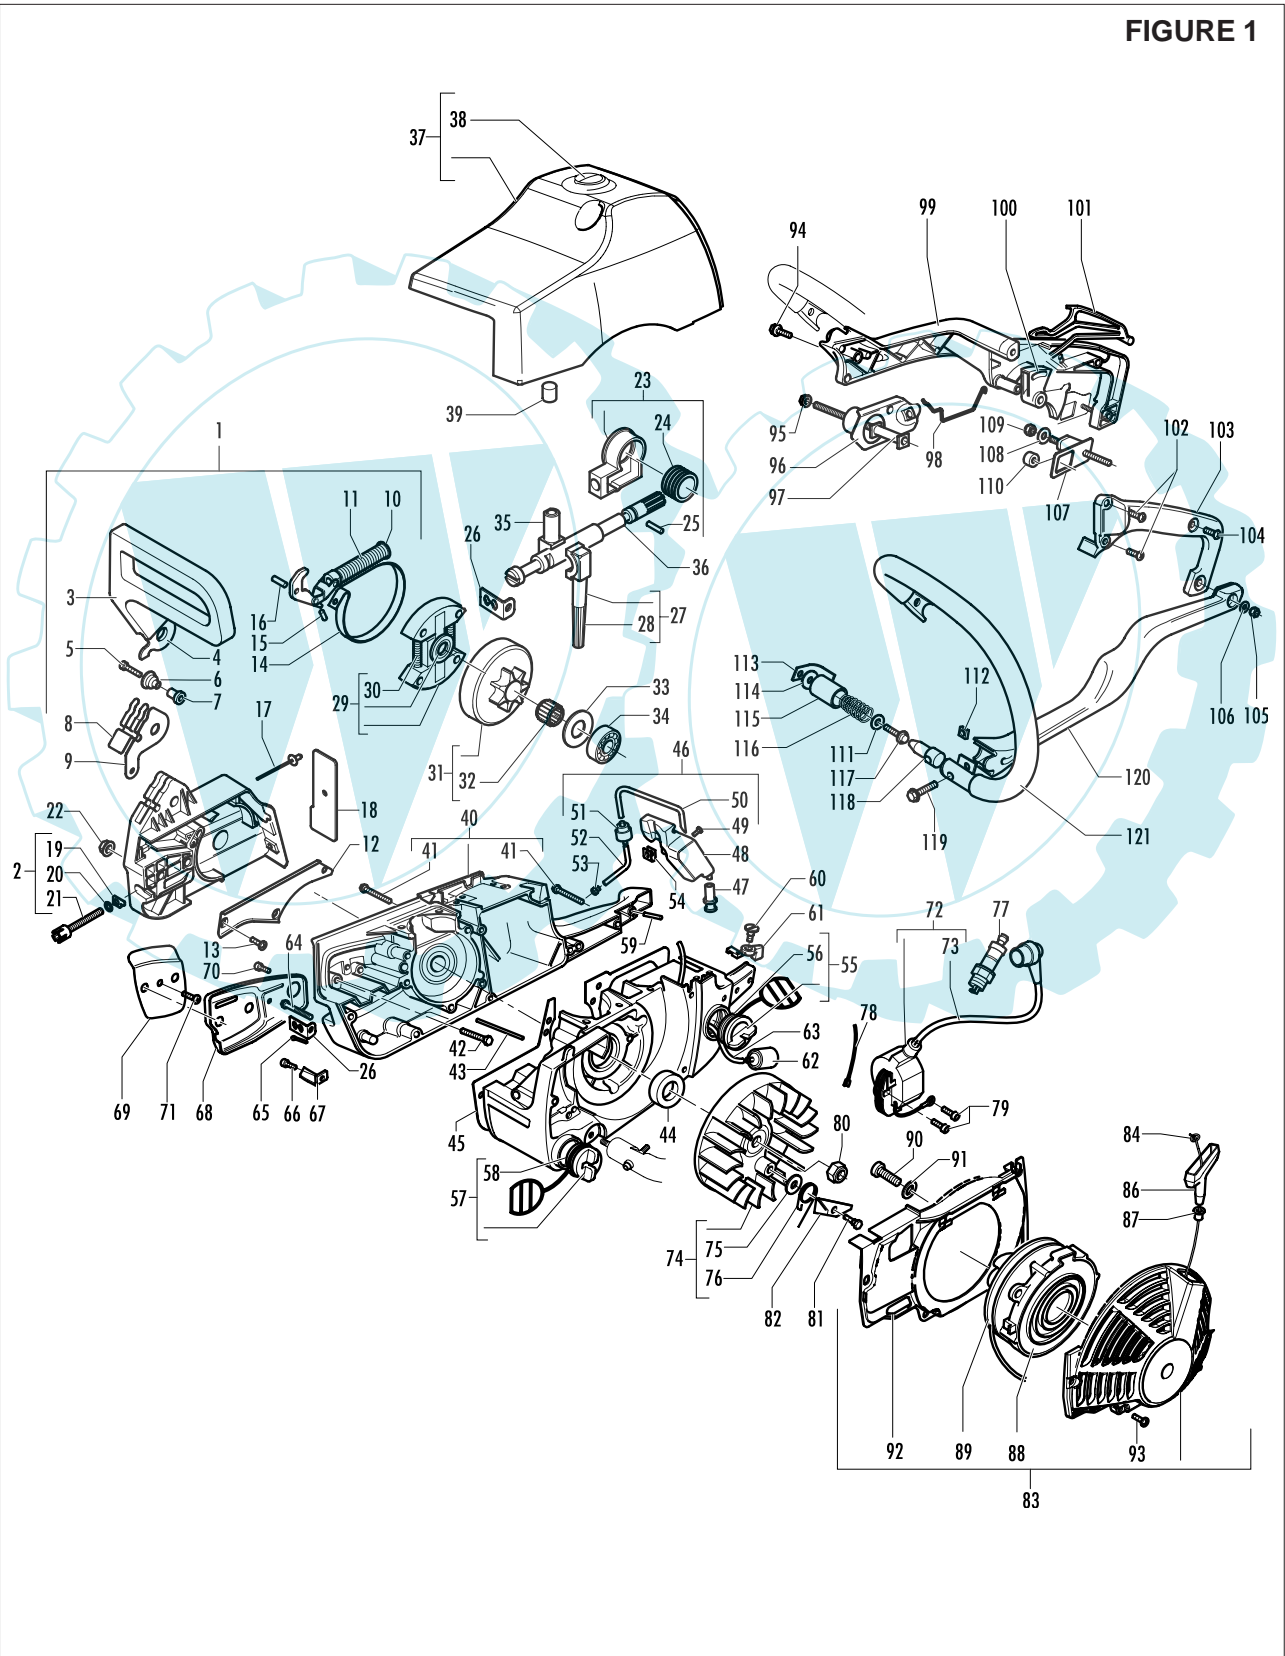

brand	PARTNER

date	JUN/03	SHEET 1/5

Model	Prefix
543 18" - 325	01

Product number
953900436

FIGURE 1